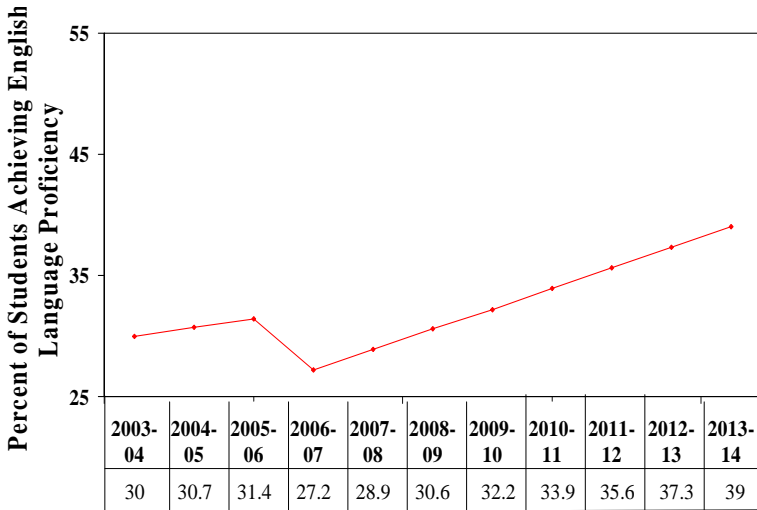

ATWATER ELEMENTARY SCHOOL DISTRICT

AMAO 1 Targets 2003-04 to 2113-14

AMAO 1 Results

AMAO 2 Targets 2003-04 to 2013-14

AMAO 2 Results